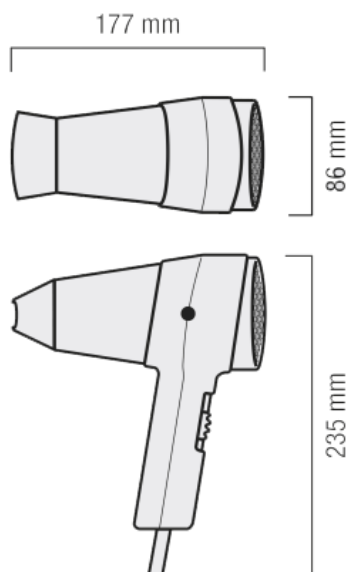

SPECIFICATIONS:

- 1200W Power
- Ripple wire SECURITY heating element
- On/Off push button
- Slide switch: 2 airflow settings, 3 air temperature settings
- COOL air setting
- Concentrator nozzle
- Spiral cable

FINISH: Matt black