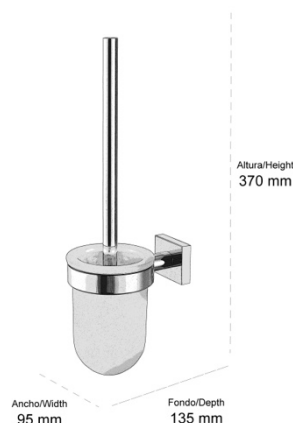

SPECIFICATIONS:

Made of brass

Chrome coated $\approx 0,40 \mu\text{m}$.

Wall-mounted installation with dowels and screws

MATERIAL: Brass and sandblasted glass

FIXING ELEMENTS: Included

CERTIFICATIONS: CE standards.

More than 300 hours of corrosion resistance in the test by salt spray chamber.

CLEANING: Do not use solvent or abrasive products. Water and soap is recommended to clean