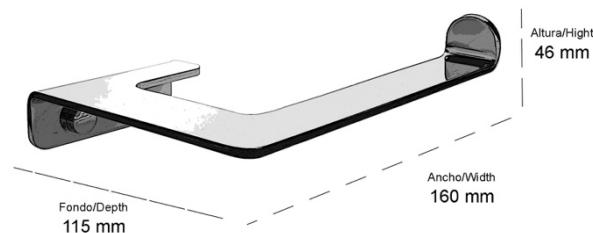

CERTIFICATIONS:

CE standars.
More than 300 hours of corrosion resistance in the test by salt spray chamber.

CLEANING: Do not use solvent or abrasive products. Water and soap is recommended to clean