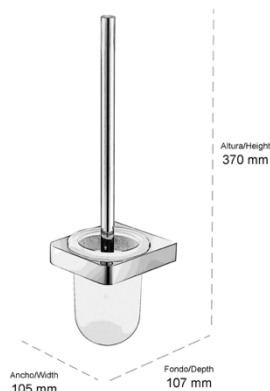

SPECIFICATIONS:

Wall-mounted installation
Wall holder made of brass
Removable glass
Handle brush made of brass, brush strand of ABS
Epoxy paint coated

MATERIAL: Brass, sandblasted glass and ABS

FIXING ELEMENTS: Included

CERTIFICATIONS: CE standars.

More than 300 hours of corrosion resistance in the test by salt spray chamber.

CLEANING: Do not use solvent or abrasive products. Water and soap is recommended to clean