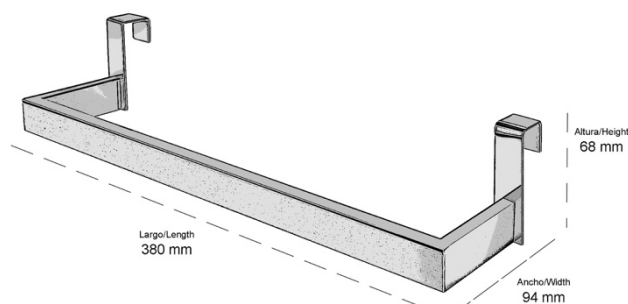

CERTIFICATIONS:

CE standars.
More than 300 hours of corrosion resistance in the test by salt spray chamber.

CLEANING: Do not use solvent or abrasive products. Water and soap is recommended to clean