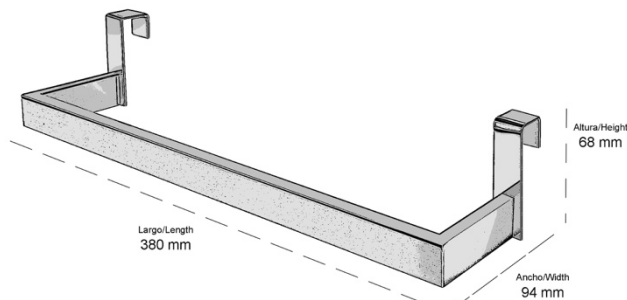

CERTIFICACIONES:

Certificación CE.

Resistencia a oxidación testada en cámara nieblas salinas con resultado superior a las 300 h.

LIMPIEZA: No utilizar disolventes ni productos abrasivos. Se aconseja el uso de agua y jabón.