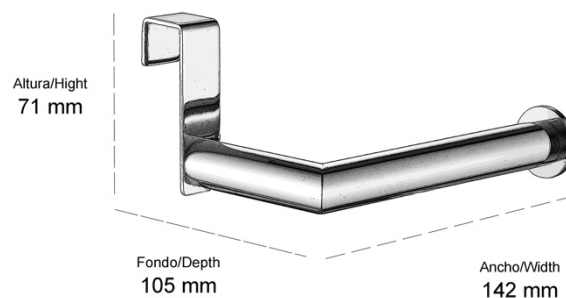

CERTIFICATIONS:

CE standars.
More than 300 hours of corrosion resistance in the test by salt spray chamber.

CLEANING: Do not use solvent or abrasive products. Water and soap is recommended to clean