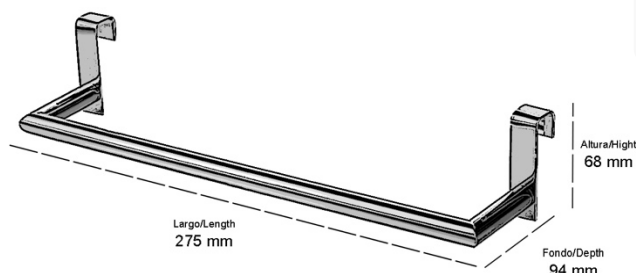

CERTIFICATIONS:

CE standars.
More than 300 hours of corrosion resistance in the test by salt spray chamber.

CLEANING: Do not use solvent or abrasive products. Water and soap is recommended to clean