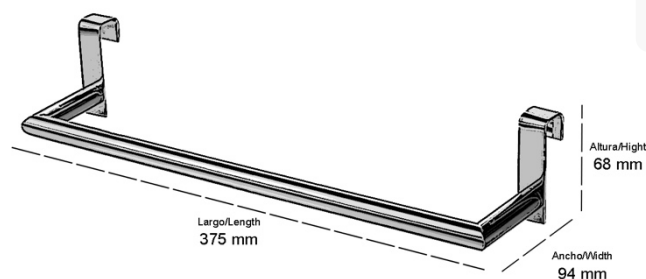

CERTIFICATIONS:

CE standars.
More than 300 hours of corrosion resistance in the test by salt spray chamber.

CLEANING: Do not use solvent or abrasive products. Water and soap is recommended to clean