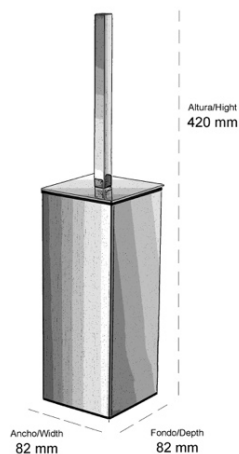

SPECIFICATIONS:

Made of brass

Coated: Epoxy paint

MATERIAL: Brass and ABS

FIXING ELEMENTS: Included

CERTIFICATIONS: CE standars.

More than 300 hours of corrosion resistance in the test by salt spray chamber.

CLEANING: Do not use solvent or abrasive products. Water and soap is recommended to clean