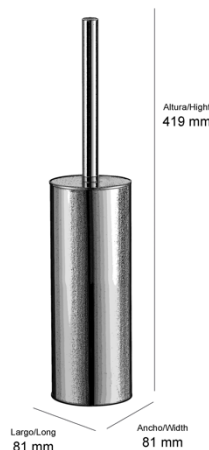

SPECIFICATIONS:

Wall-mounted installation
Made of brass
Coated: chrome bath $\epsilon=0,40 \mu\text{m}$.

MATERIAL: Brass and ABS

FIXING ELEMENTS: Included

CERTIFICATIONS: CE standars.

More than 300 hours of corrosion resistance in the test by salt spray chamber.

CLEANING: Do not use solvent or abrasive products. Water and soap is recommended to clean